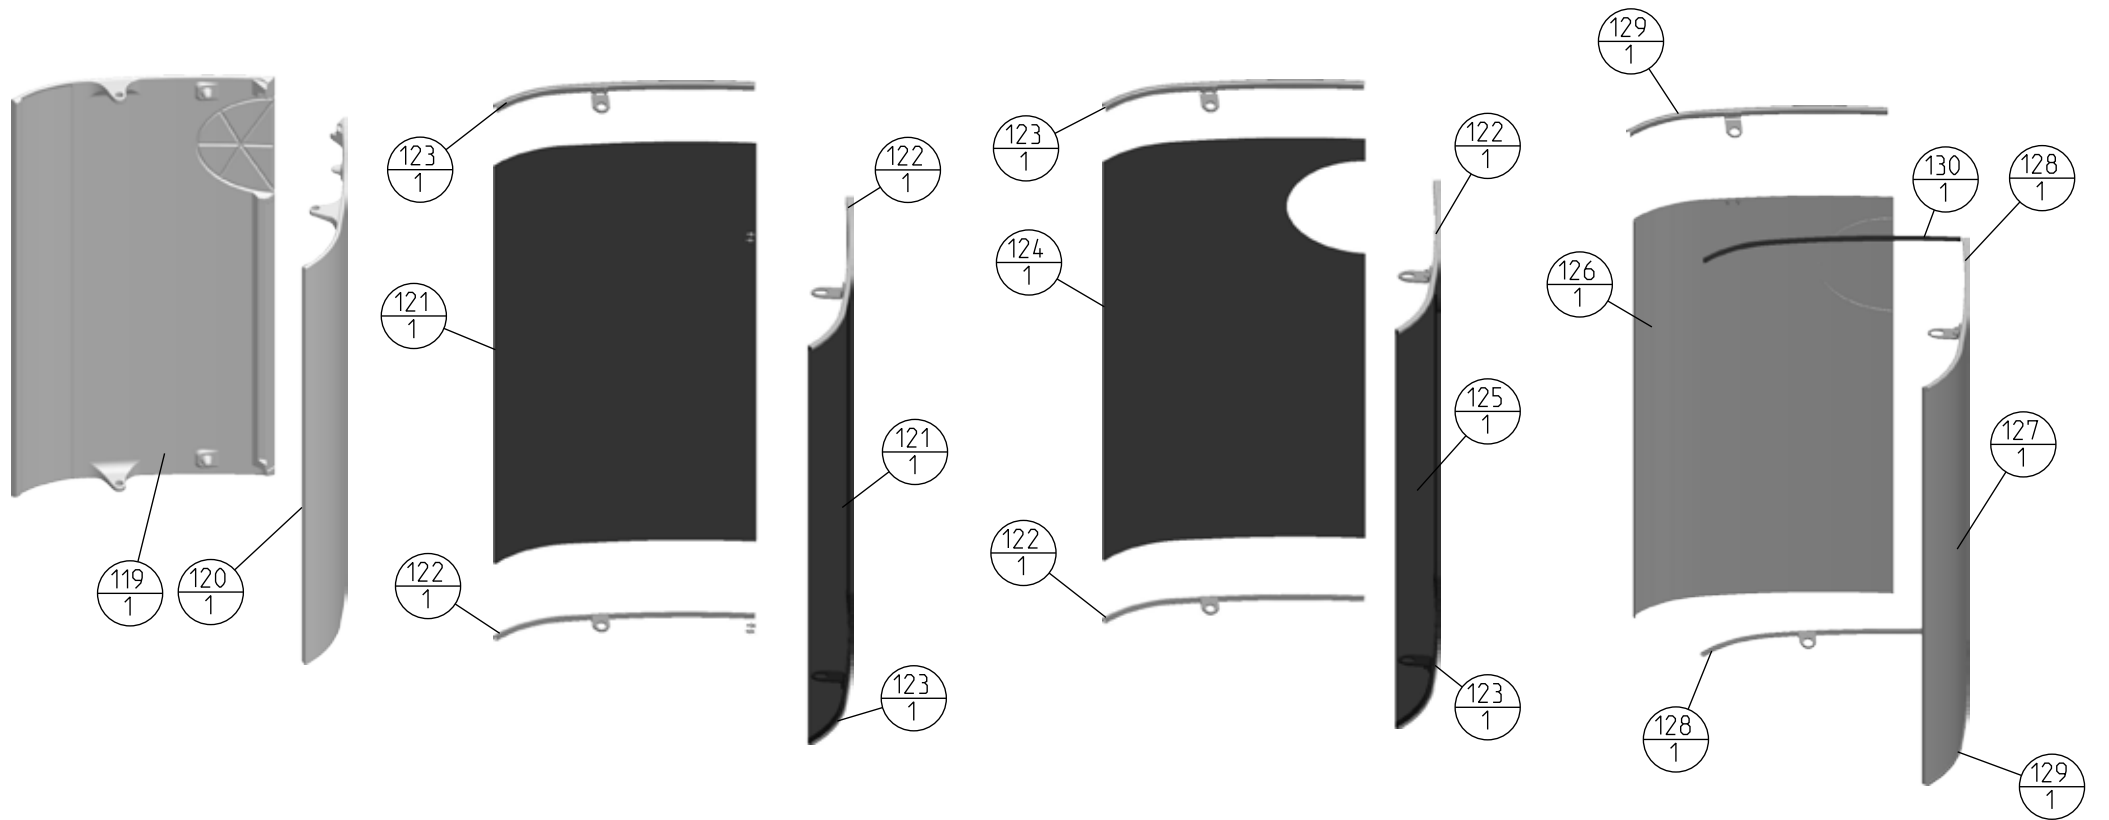

Jøtul AS  
Fredrikstad, Norway

Draw. no. 900054-PO3  
Sheet 3/4

Date:  
Oct. 2010

Deleliste / part list Jøtul F 470

Jøtul AS Fredrikstad, Norway	Draw. no. 900054-P03 Sheet 4/4	Date: Oct. 2010
---------------------------------	-----------------------------------	--------------------