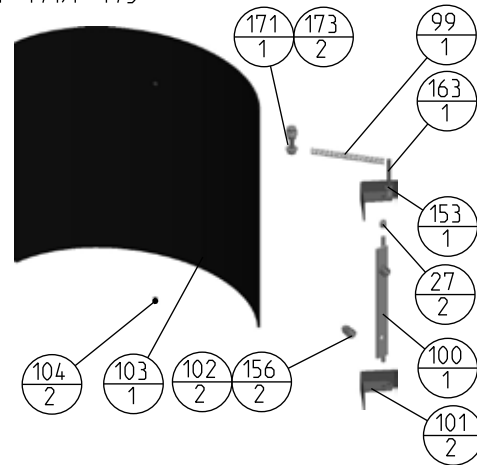

Jøtul F 471/F 475

Jøtul F 476