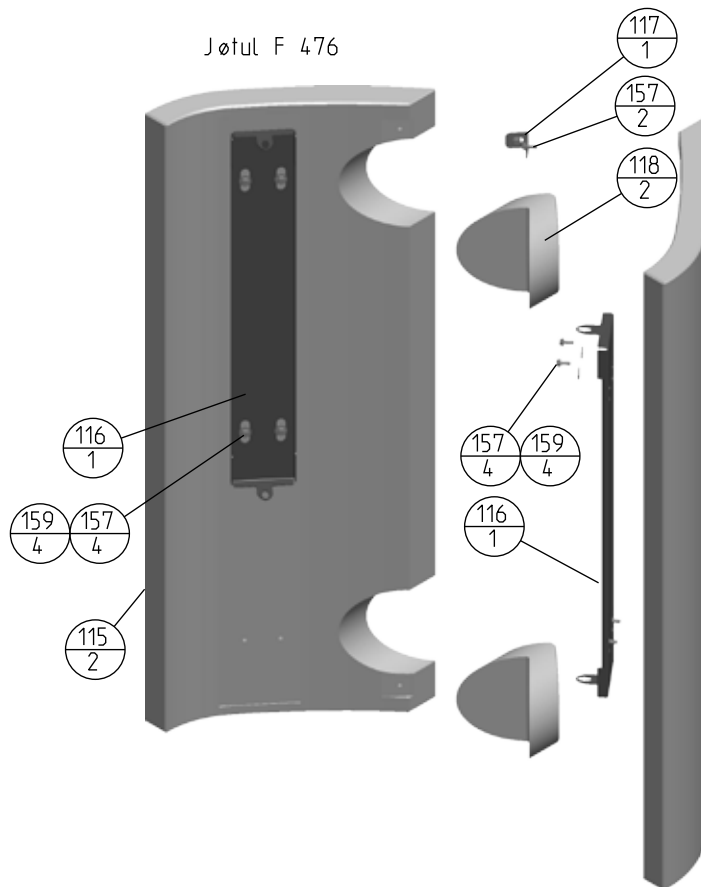

Deleliste / part list Jøtul F 470

Jøtul AS
Fredrikstad, Norway

Draw. no. 900054-PO3
Sheet 3/4

Date:
Oct. 2010