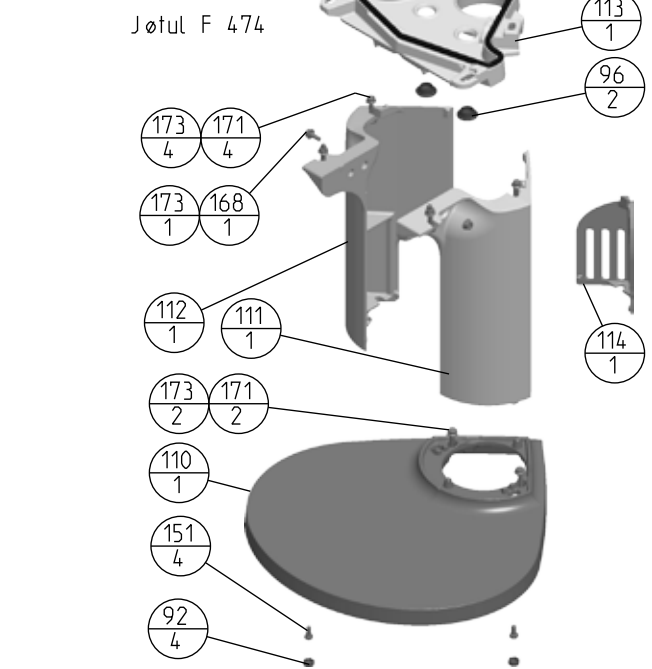

Deleliste / part list Jøtul F 470

Jøtul AS
Fredrikstad, Norway

Draw. no. 900054-PO3
Sheet 3/4

Date:
Oct. 2010