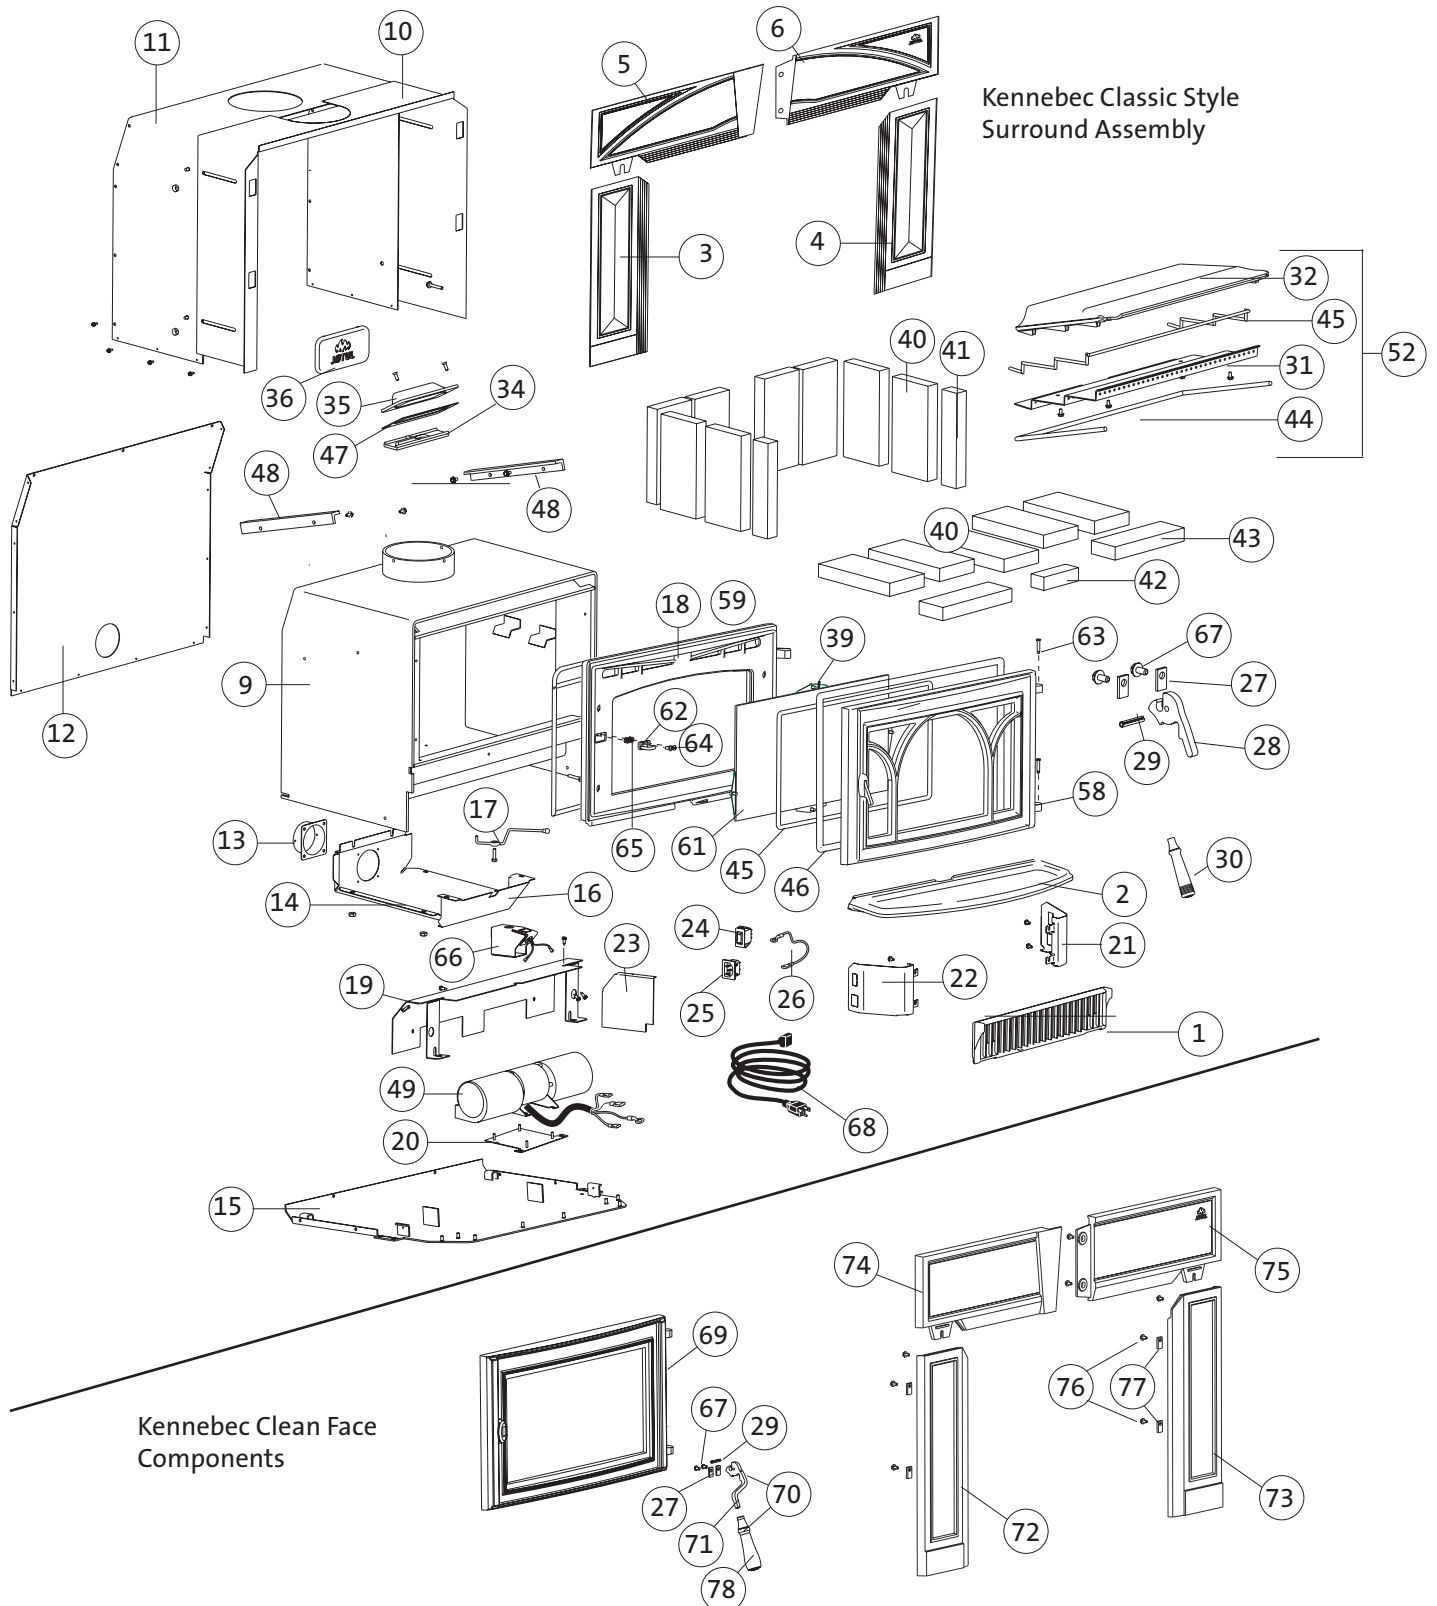

Jøtul C 450 Fireplace Insert Illustrated Parts Breakdown

Figure 25. See parts listing on next page.

Jøtul C 450 Parts List

No.	Description	Part Number
1.	Control Door, Vertical Grille - Matte Black	157042
	Control Door, Vertical Grille - Blue Black	157041
2.	Ashlip - Matte Black	10397992
	Ashlip - Blue Black	10397927
3.	Kenn. Surround Leg, Left - Matte Black	10425992
	Kenn. Surround Leg, Left - Blue Black	10425927
4.	Kenn. Surround Leg, Right - Matte Black	10426092
	Kenn. Surround Leg, Right - Blue Black	10426027
5.	Kenn. Breastplate, Left - Matte Black	10425792
	Kenn. Breastplate, Left - Blue Black	10425727
6.	Kenn. Breastplate, Right - Matte Black	10425892
	Kenn. Breastplate, Right - Blue Black	10425827
9.	Firebox	220317
10.	Shroud Front, Adjustable - Matte Black	22033892
	Shroud Front, Adjustable - Jøtul Iron Gray	22033885
11.	Shroud, Cabinet Sleeve	220315
12.	Shroud, Back Panel	220312
13.	Air Inlet Collar, 3" dia.	220502
14.	Air Channel, Back / Bottom	220308
15.	Shroud, Bottom	22422392
16.	Air Channel, Front	220307
17.	Air Valve Handle	157392
18.	Front Plate	103973
19.	Blower Shroud (Heat Shield)	224711
20.	Blower Base	224709
21.	Ashlip Support - Right	22471392
22.	Ashlip Support - Left	22471492
23.	Air Divider	220533
24.	Rocker Switch, Blower Control	129130
25.	Power Cord Receptacle, Blower	220503
26.	Ground Jumper, Blower	155344
27.	Hang Tab	129680
28.	Door Latch	220340
29.	Roll Pin, 5 x 32	117991
30.	Door Handle (Stove Tool)	157262
31.	Air Manifold, Secondary	220305
32.	Baffle Plate	103983
33.	Latch, Receiver - Double Door	220349
34.	Air Slider	104082
35.	Inspection Cover	103985
36.	Brick Retainer	103984
37.	Hang Tab, Surround Panels, (4) not shown	224144
38.	Glass Panel, (2) - Double Door	220356
39.	Glass Retainer, (4)	153620
40.	Refractory Brick, (13)	129082
41.	Refractory Brick, 9" x 2" (2)	220390
42.	Refractory Brick, 1 5/8" x 4 1/2" (1)	220391
43.	Refractory Brick, 9" x 3" (2)	220518
44.	Gasket, 3/8" LD Rope (Baffle)	100038
45.	Gasket, 1/4" LD Rope / Self-adhesive (Glass)	200024