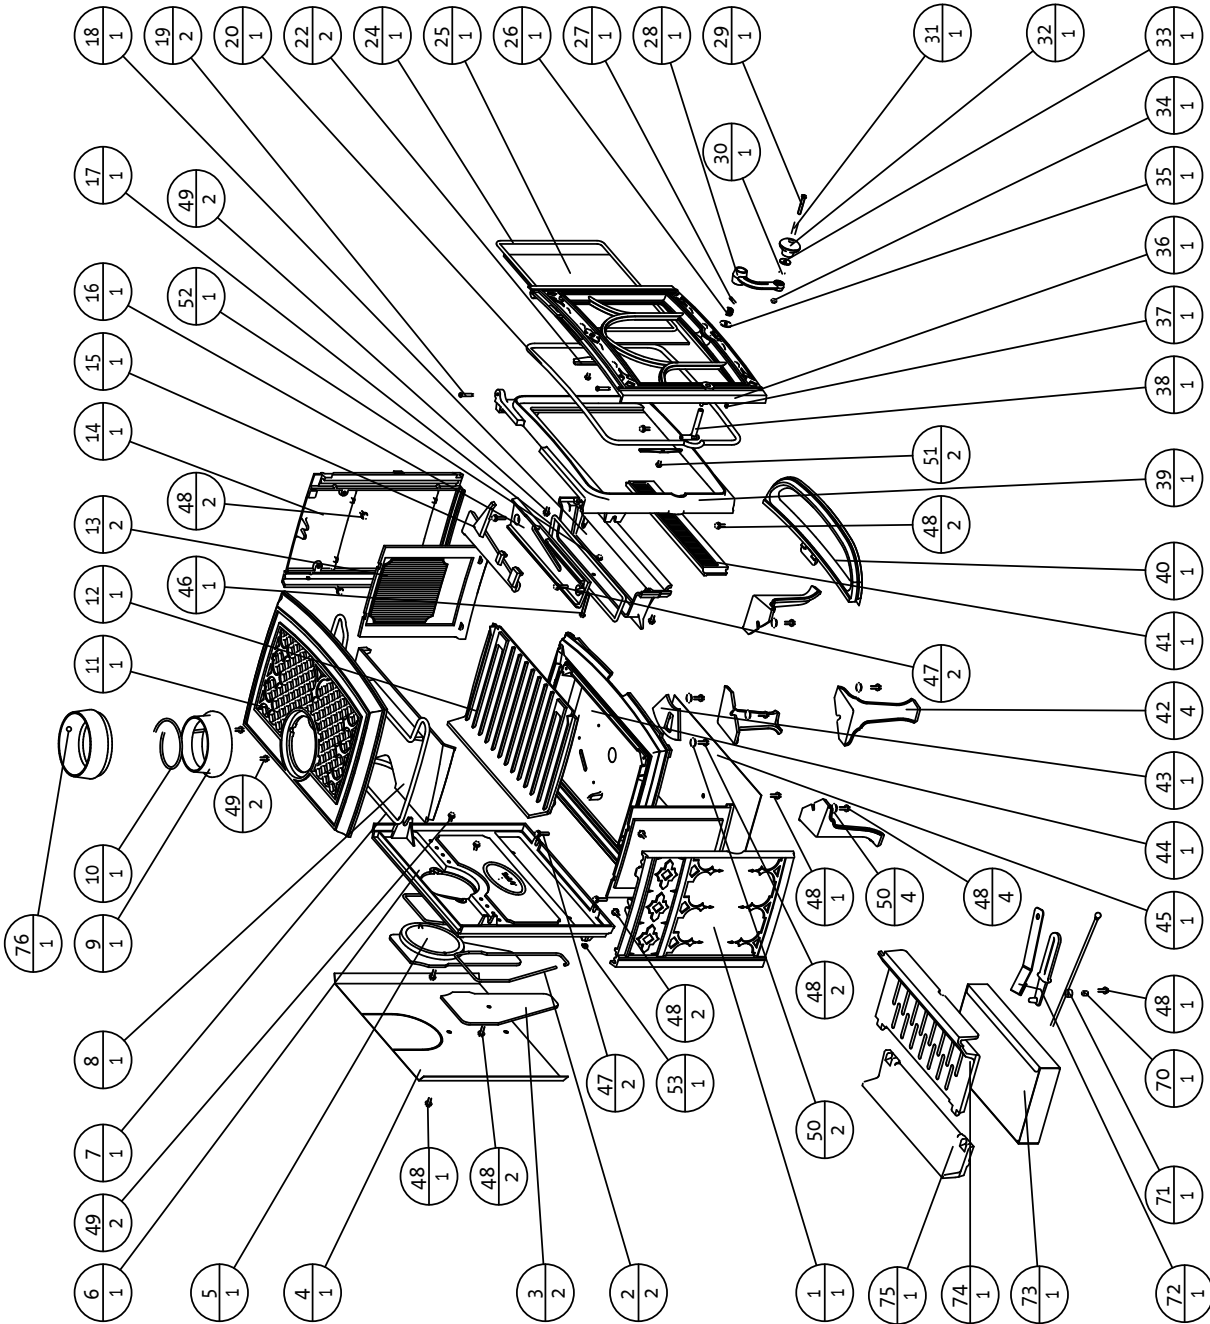

10.o Jøtul F 100 Illustrated Parts Breakdown

Jøtul AS Fredrikstad, Norway	Jøtul F 100	Draw no: 1-1708-P02	Date March 06
Delliste Part list			

Pos. no.	Description	Dim./Spec.
1	Side plate , left	Cast iron
2	Gasket (for rear plate)	LD 250-2 Ø6,4x750mm
3	Cover for air manifold	Cast iron
4	Heat shield rear	
5	Smoke outlet cover	Cast iron
6	Rear plate new	Cast iron
7	Gasket (for top)	LD 375-2 Ø9,5x1620mm
8	Baffle	Cast iron
9	Smoke outlet, non dripless Ø125	Cast iron
10	Gasket (for smoke outlet)	LD 187-1 Ø4,8x500mm
11	Top plate , complete	Cast iron
12	Inner bottom	Cast iron
13	Burn plate, side	Cast iron
14	Side plate , right	Cast iron
15	Valve	Cast iron BP
16	Valve plate	Cast iron
17	Gasket (for valve plate)	LD 250-2 Ø6,4x835mm
18	Air Deflector	Cast iron BP
19	Hinge pin	Ø6x33mm
20	Gasket (for door)	LD 375-2 Ø9,5x1620mm
22	Glass Clip	0,9mm steel
24	Gasket (for glass)	LD 250-2 Ø6,4x1300mm
25	Glass	379x270x4mm
26	Spring	4mm ceramic
27	Spring Pin	Ø5x24mm
28	Latch	Cast iron
29	Screw, machine pan head pozidrive	M6x40
30	Washer	Ø6,4xØ12,5x1,6, St8.8
31	Sleeve	Ø8xØ6xL27,5mm
32	Wooden knob	hard wood
33	Washer, insulating	Special
34	Nut hexagon	M6, St8.8
35	Washer, black-chromated, special	Ø10,5x25x1,5
36	Door , complete excl/glass	
37	Gasket (for door)	LD V-125 Flat 8x30mm
38	Latch bolt	st 37
39	Front plate	Cast iron
40	Ash lip packed	Cast iron
41	Log/Ash retainer	Cast iron BP
42	Leg 155mm	Cast iron
43	Valve/cover plate	Cast iron
44	Bottom plate	Cast iron
45	Heat shield, under	AluZn coated steel
46	Screw, hexagon cap	M6x50, St8.8
47	Screw, hexagon cap flange	M6x25, St8.8
48	Screw, hexagon cap flange	M6x16, St8.8
49	Screw, hexagon cap flange	M6x12, St8.8
50	Washer	Ø8,4xØ20x1,5, St8.8
51	Screw, machine pan head pozidrive	M6x8
52	Nut, cap flange	M6, St8.8
53	Gasket (for rear plate)	LD V-125 Flat 8x30mm
70	Sleeve	For Europe
71	Handle	For Europe
72	Loose handle	For Europe
72	Loose handle flat	For Europe
73	Ash pan	For Europe
74	Grate, (for multifuel)	For Europe
75	Inner bottom, rear, (for multifuel)	For Europe
76	Smoke outlet, dripless Ø125 new	Cast iron
76	Smoke outlet, dripless Ø125 UK	Cast iron