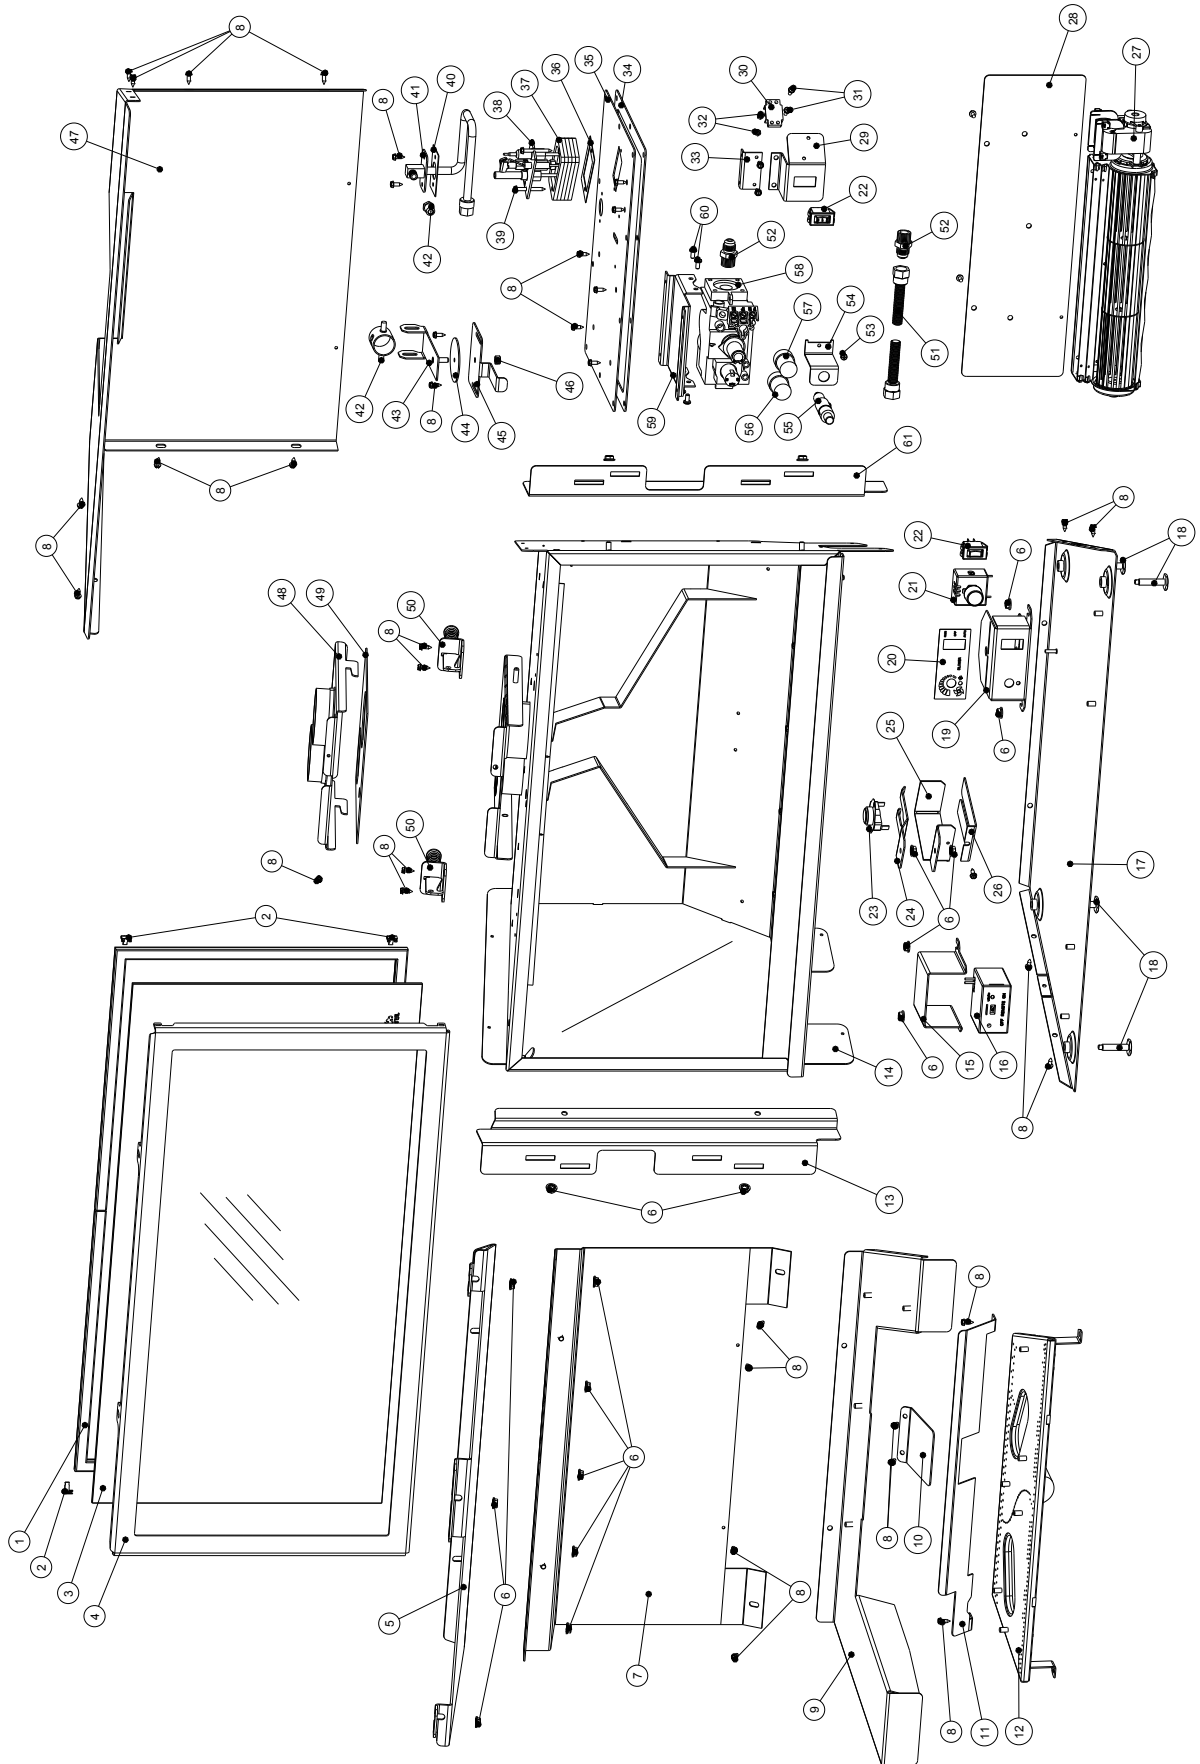

10.0 Illustrated Part List

Figure 10.1
GI 545 DV and DV MV Exploded View.

No.	Part No.	Description
1	129124	Gasket, Tadpole, .25 X 1.25, Self Adhesive
2	220042	Clip, U Type (Tinnerman - Repairs only)
3	158135	Glass w/ Gasket, Replacement
4	22628592	Glass Frame - MB
5	22628392	Baffle, Firebox - MB
6	117968	Nut, M6 Serrated Flange plain
7	22628292	Air Intake Wall - MB
8	117917	Screw, HWH SMA #8 x 1/2 SL Blk Oxide
9	22630792	Burner Skirt - MB
10	226350	Orifice Cover, GI 545 DV
11	226351	Intake Air Diverter, GI 545 DV
12	158056	Burner Assembly, GI 545 DV
13	22633992	Hanging Bracket, Left - MB"
14	226281	Firebox Weldment
15	226416	Heat Shield, Remote Receiver
16	224910	Remote Control Kit
17	226284	Base
18	118047	Bolt, Leveling, M8 x 40
19	226367	Switch Box
20	138720	Decal, Blower Switch Box
21	158136	Rheostat & Wire Harness
22	220703	Switch, Rocker, SPDT, Center Off, Black
23	220637	Snapstat, 140-120 deg° F
24	222951	Bracket, Snapstat, Firebox Mounted,
25	225069	Snapstat Shield
26	225063	Snapstat Finger Guard
27	157969	Blower, Cross flow, 12" Cage - Replacement
28	226311	Cover, Access Blower
29	12969992	Bracket, Control Panel
30	129154	Terminal Block, 2 Pole 77 series
31	117920	Screw, Pan Head Ph M4x8 M/S Zinc
32	117922	Nut, Hex M4 DIN 934 PLAIN
33	129698	Support, Control Panel
34	226413	Gasket, Spud Plate